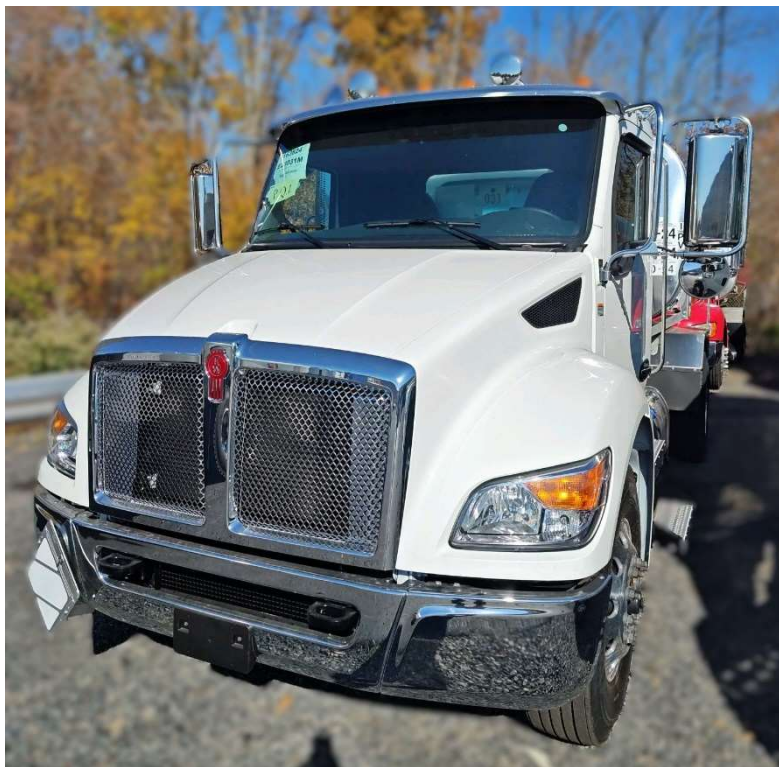

CHASSIS CAN BE REGISTERED IN NJ NY MA